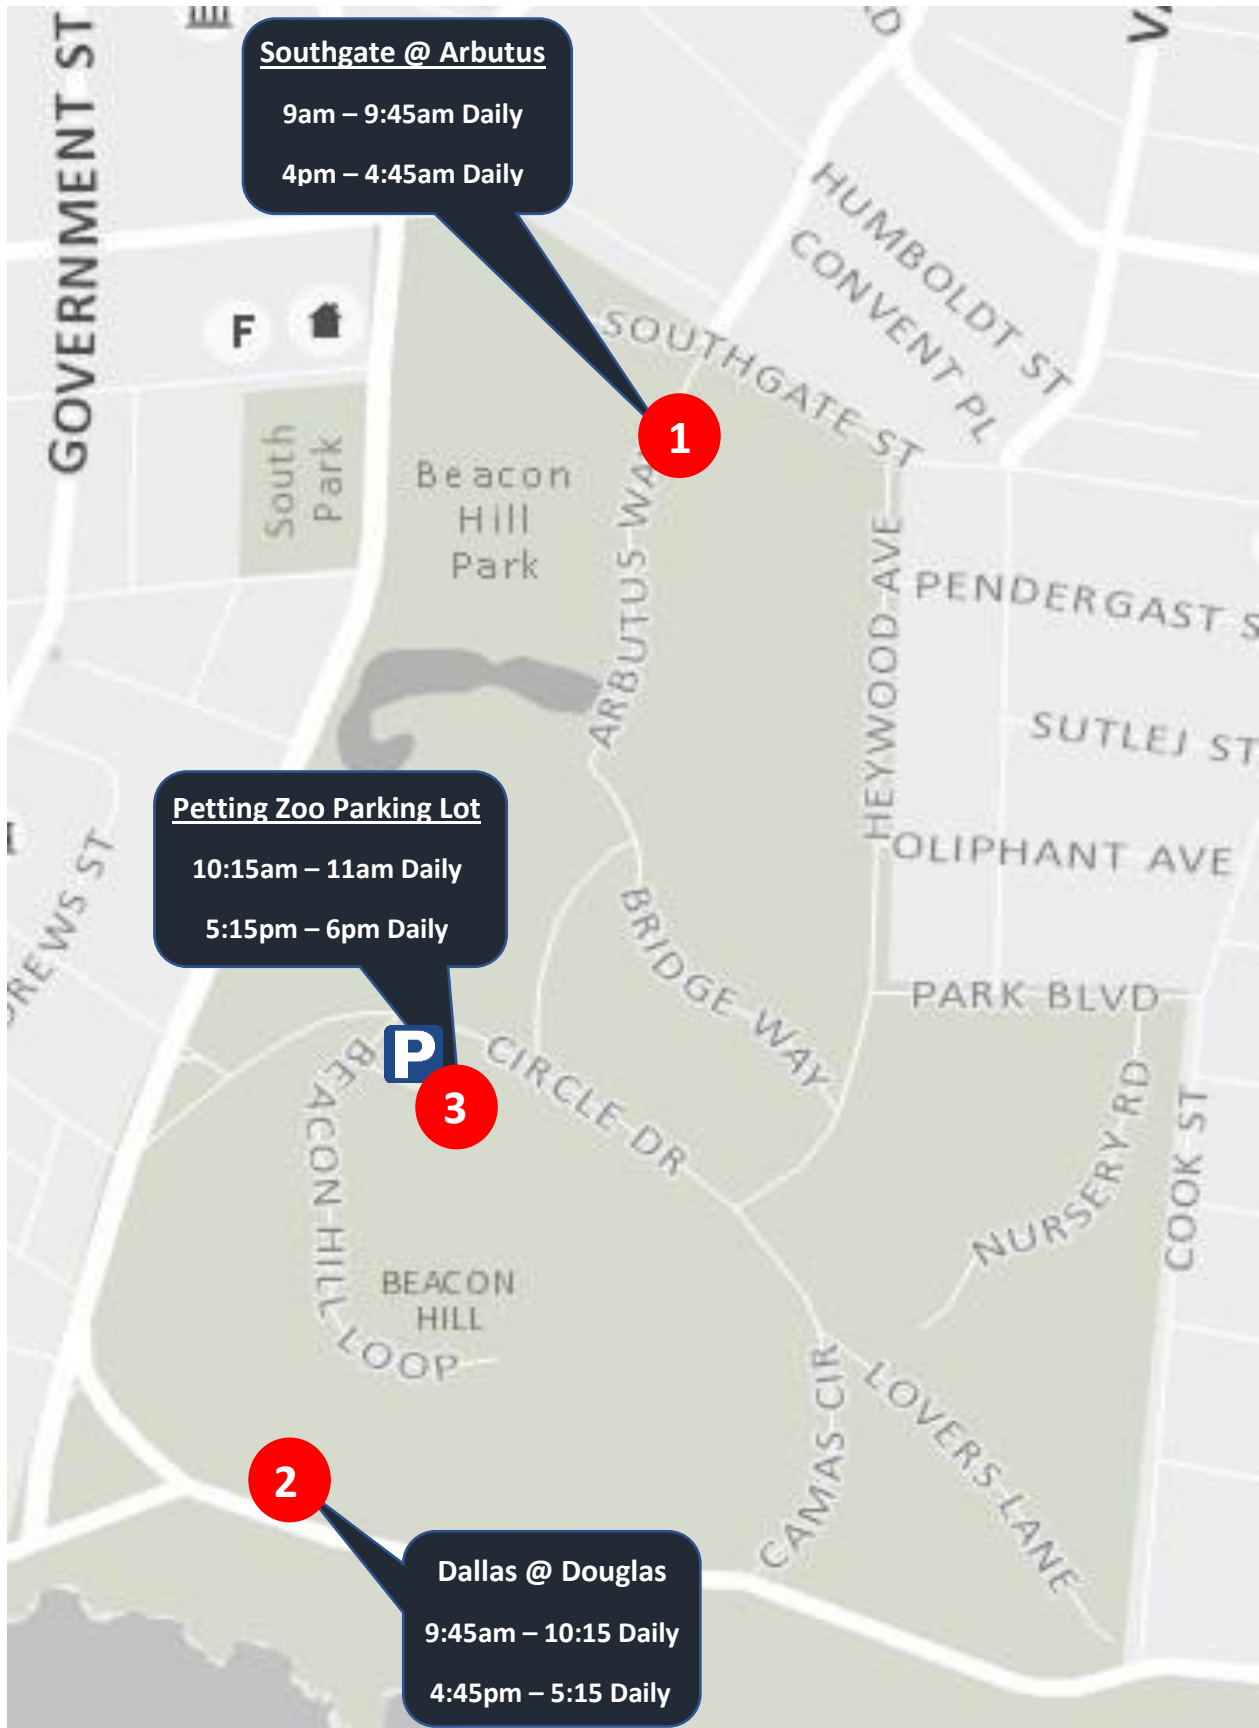

The Salvation Army Victoria Emergency Meal Program

Meal times and Locations

June 10, 2020

Southgate @ Arbutus
9am – 9:45am Daily
4pm – 4:45am Daily

Petting Zoo Parking Lot
10:15am – 11am Daily
5:15pm – 6pm Daily

P
3

Dallas @ Douglas
9:45am – 10:15 Daily
4:45pm – 5:15 Daily