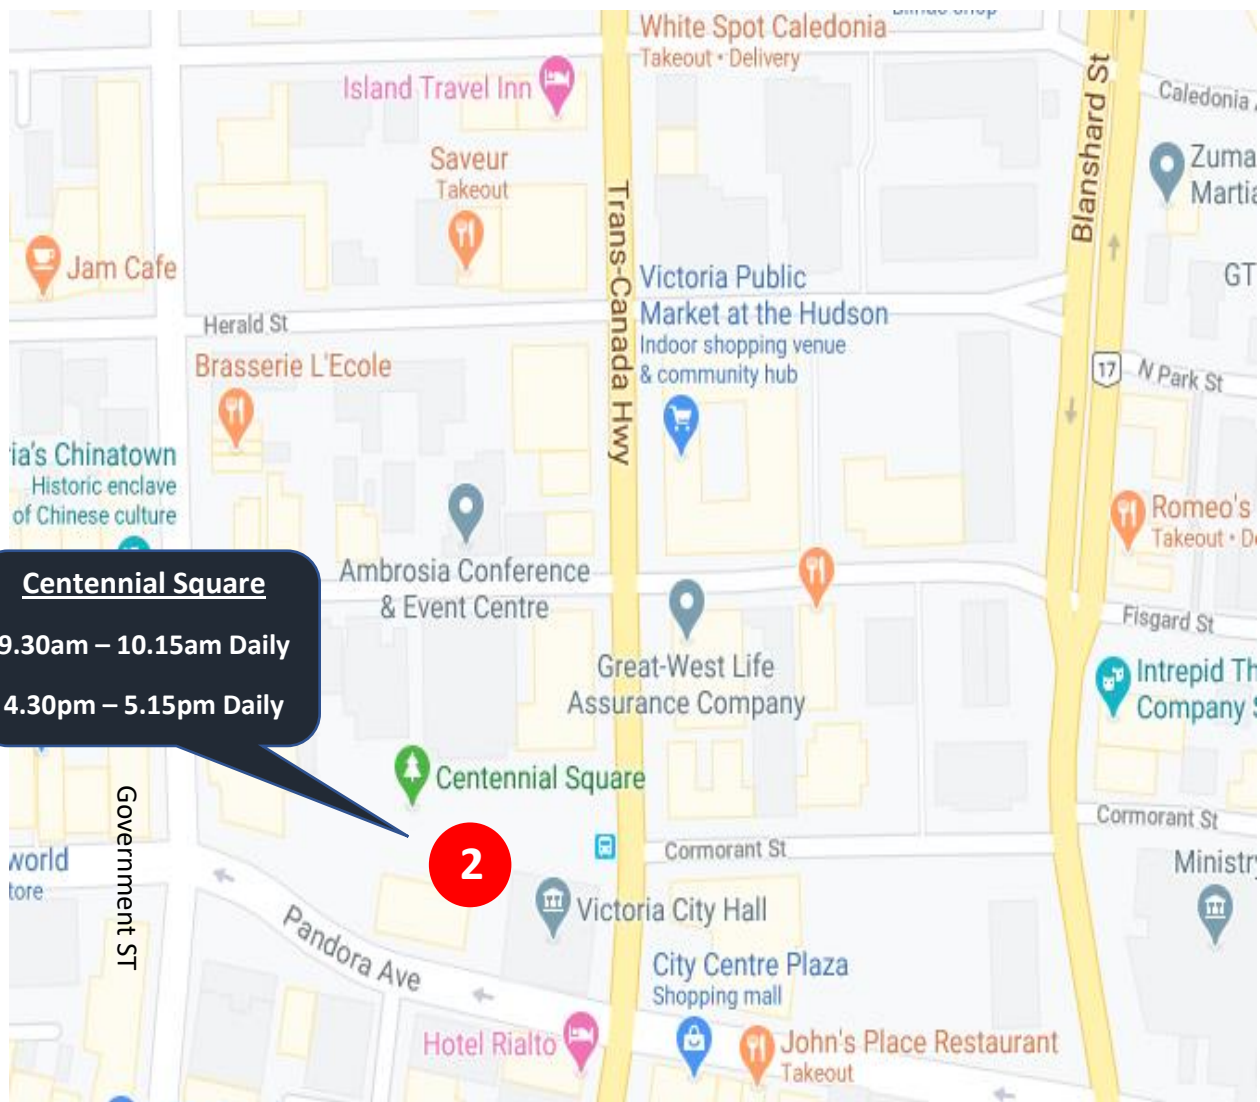

The Salvation Army Victoria Emergency Meal Program

Community meal times and Locations
August 4, 2020

Petting Zoo Parking Lot

8.30am - 9:15am Daily

3.30pm - 4.15pm Daily

RECOVERY IS AN OPTION.