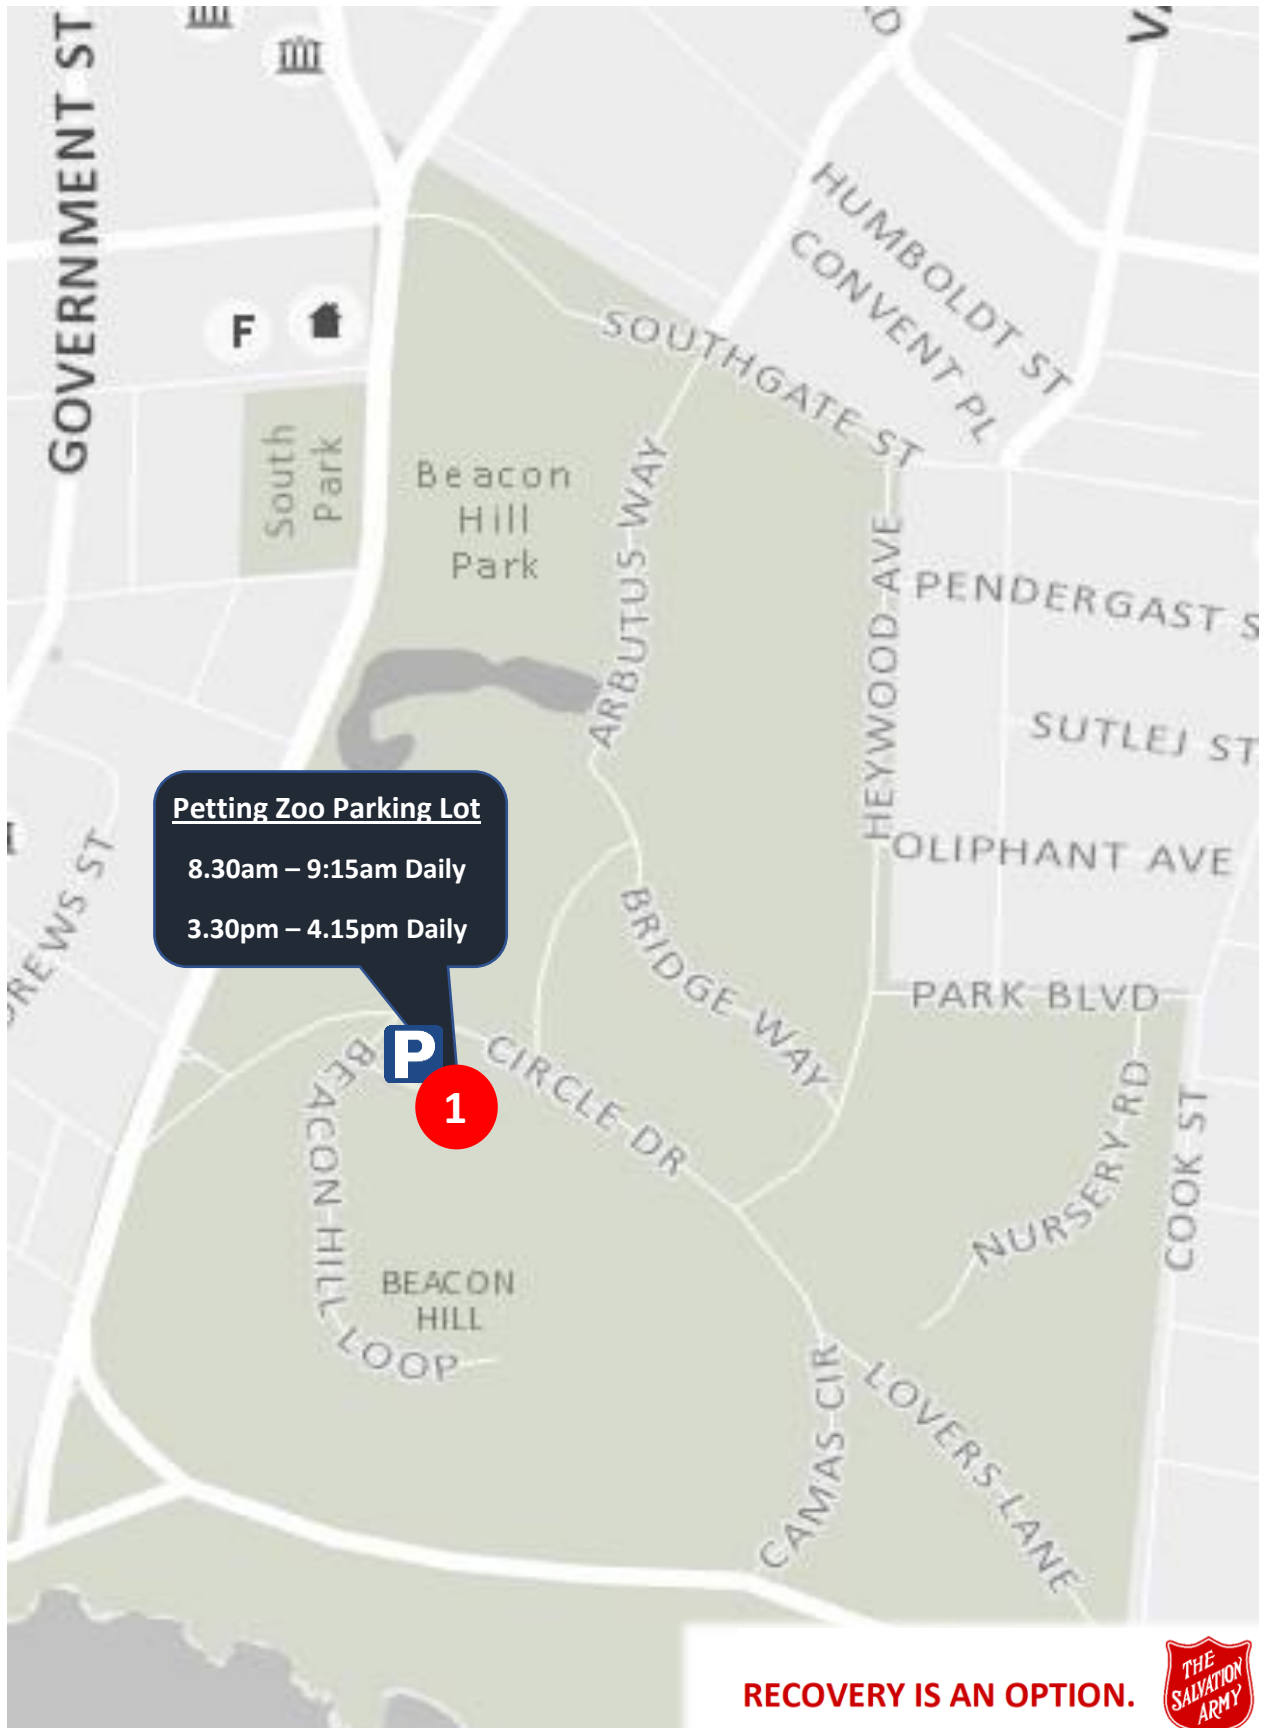

The Salvation Army Victoria Emergency Meal Program

Community meal times and Locations
August 4, 2020

Petting Zoo Parking Lot

8.30am - 9:15am Daily

3.30pm - 4.15pm Daily

RECOVERY IS AN OPTION.